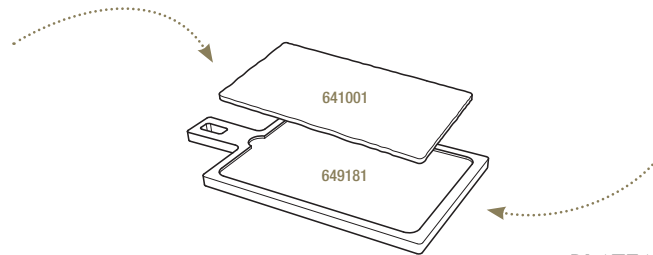

ASSIETTE RECTANGULAIRE
RECTANGULAR PLATE

Noir brut - Matt slate style

641001 6
30 x 20 x 0,7 cm
11 3/4 x 7 3/4 x 1/4"

PLATEAU POUR ASSIETTE 30 x 20 CM
LINER TRAY FOR PLATE 11 3/4 x 7 3/4"

Acacia - Acacia

649181 3
43 x 23 x 1,5 cm
17 x 9 x 1/2"

**