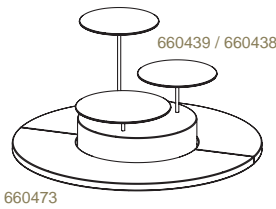

SUPPORT 1/4 CERCLE
1/4 CIRCLE SUPPORT

Nacryl blanc - White Nacryl

660474 **NEW**

22 x 10 x 1 cm
8 3/4 x 4 x 1/2"

SUPPORT 1/2 CERCLE
1/2 CIRCLE SUPPORT

Nacryl blanc- White Nacryl

660473 **NEW**

31,5 x 16 x 1 cm
12 1/2 x 6 1/4 x 1/2"

BRICKS ROND
BRICKS ROUND

Nacryl blanc - White Nacryl

411676

Ø 15 cm - H. 4 cm
Ø 6" - H. 1 1/2"

**
Ø 10 cm - Ø 4 inch

Ø 10 cm - Ø 4 inch

Ø 12 cm - Ø 3/4 inch

**
Ø 10 cm - Ø 4 inch

Ø 10 cm - Ø 4 inch

Ø 12 cm - Ø 3/4 inch