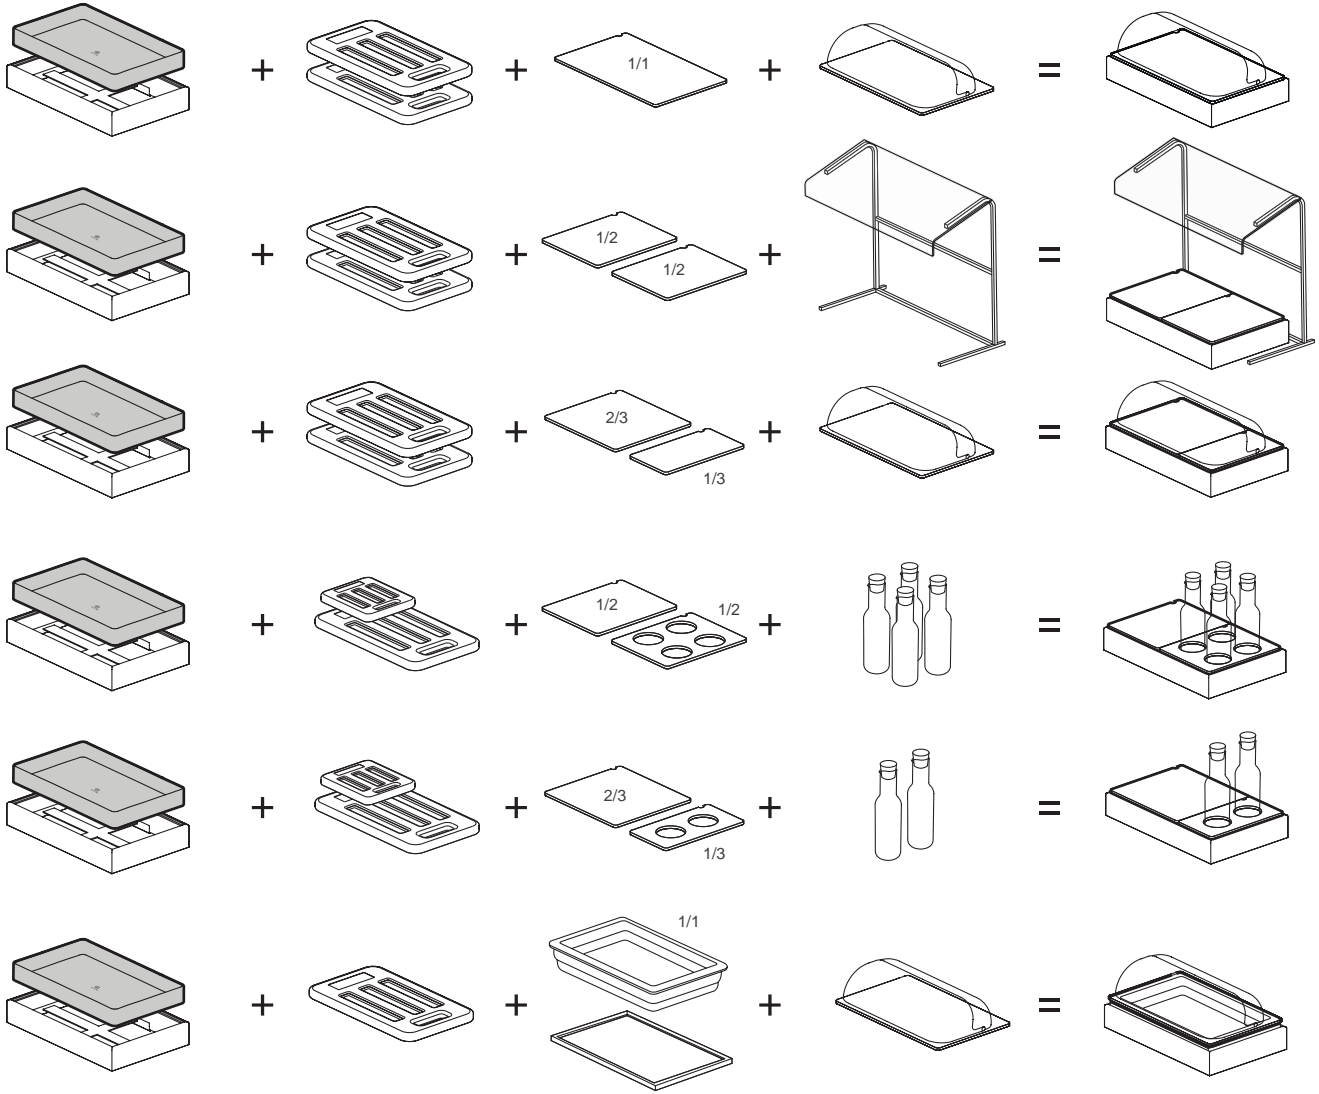

EN SCENE CONCEPT

STATION FROIDE MOBILE / MOBILE CHILLING STATION

De multiples combinaisons possibles adaptées à votre bu et
An array of combinations adapted to your buffet