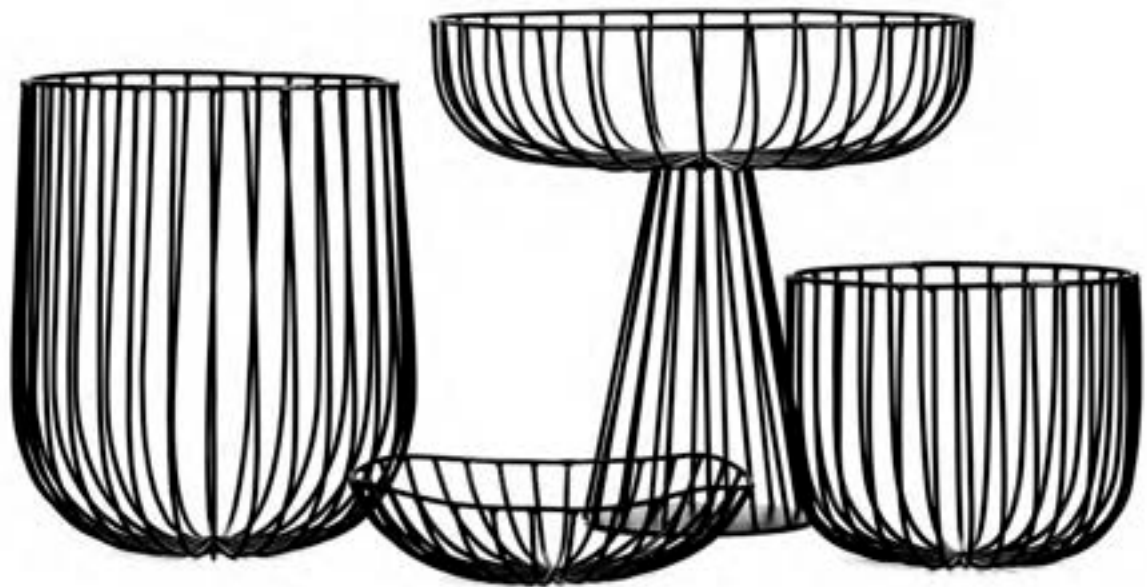

SERAX	
Antonino Sciortino	METAL SCULPTURES

METAL SCULPTURES

Antonino Sciortino

The hands of the Milan (Italy)-based designer Antonino Sciortino bring metal to life. Objects shaped from soft iron create a sculpture-like aura. The handcrafted finish emphasizes the soul we recognize in each object. Can be perfectly integrated in a wide range of interior spaces because of their pure forms and the vintage look and finish.