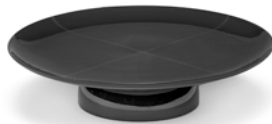

CAKE STAND
PACIFIC
B4023117-800
L33 W33 H8 CM
L12,99 W12,99 H3,15 INCH