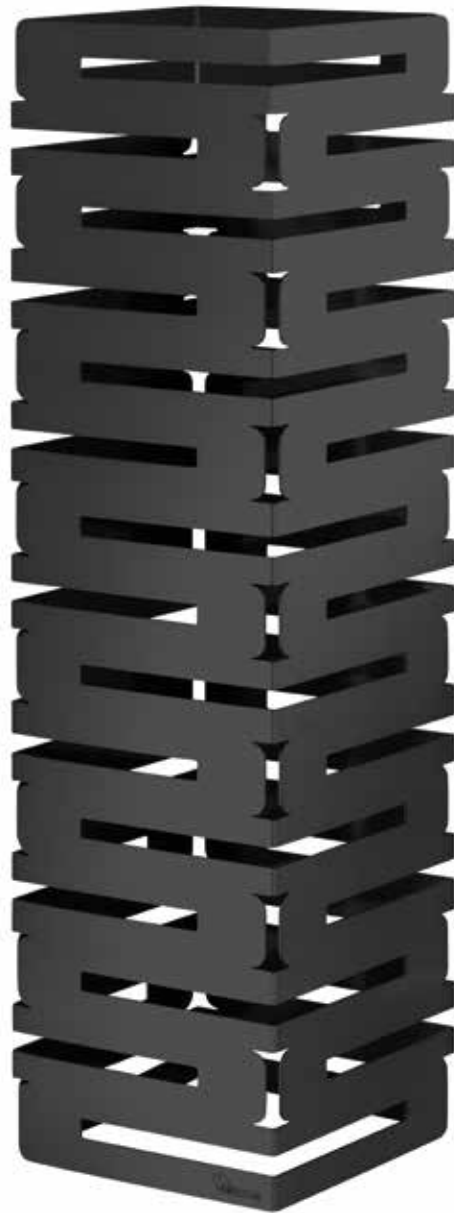

BUILDING A CUSTOM RISER DISPLAY STARTS HERE