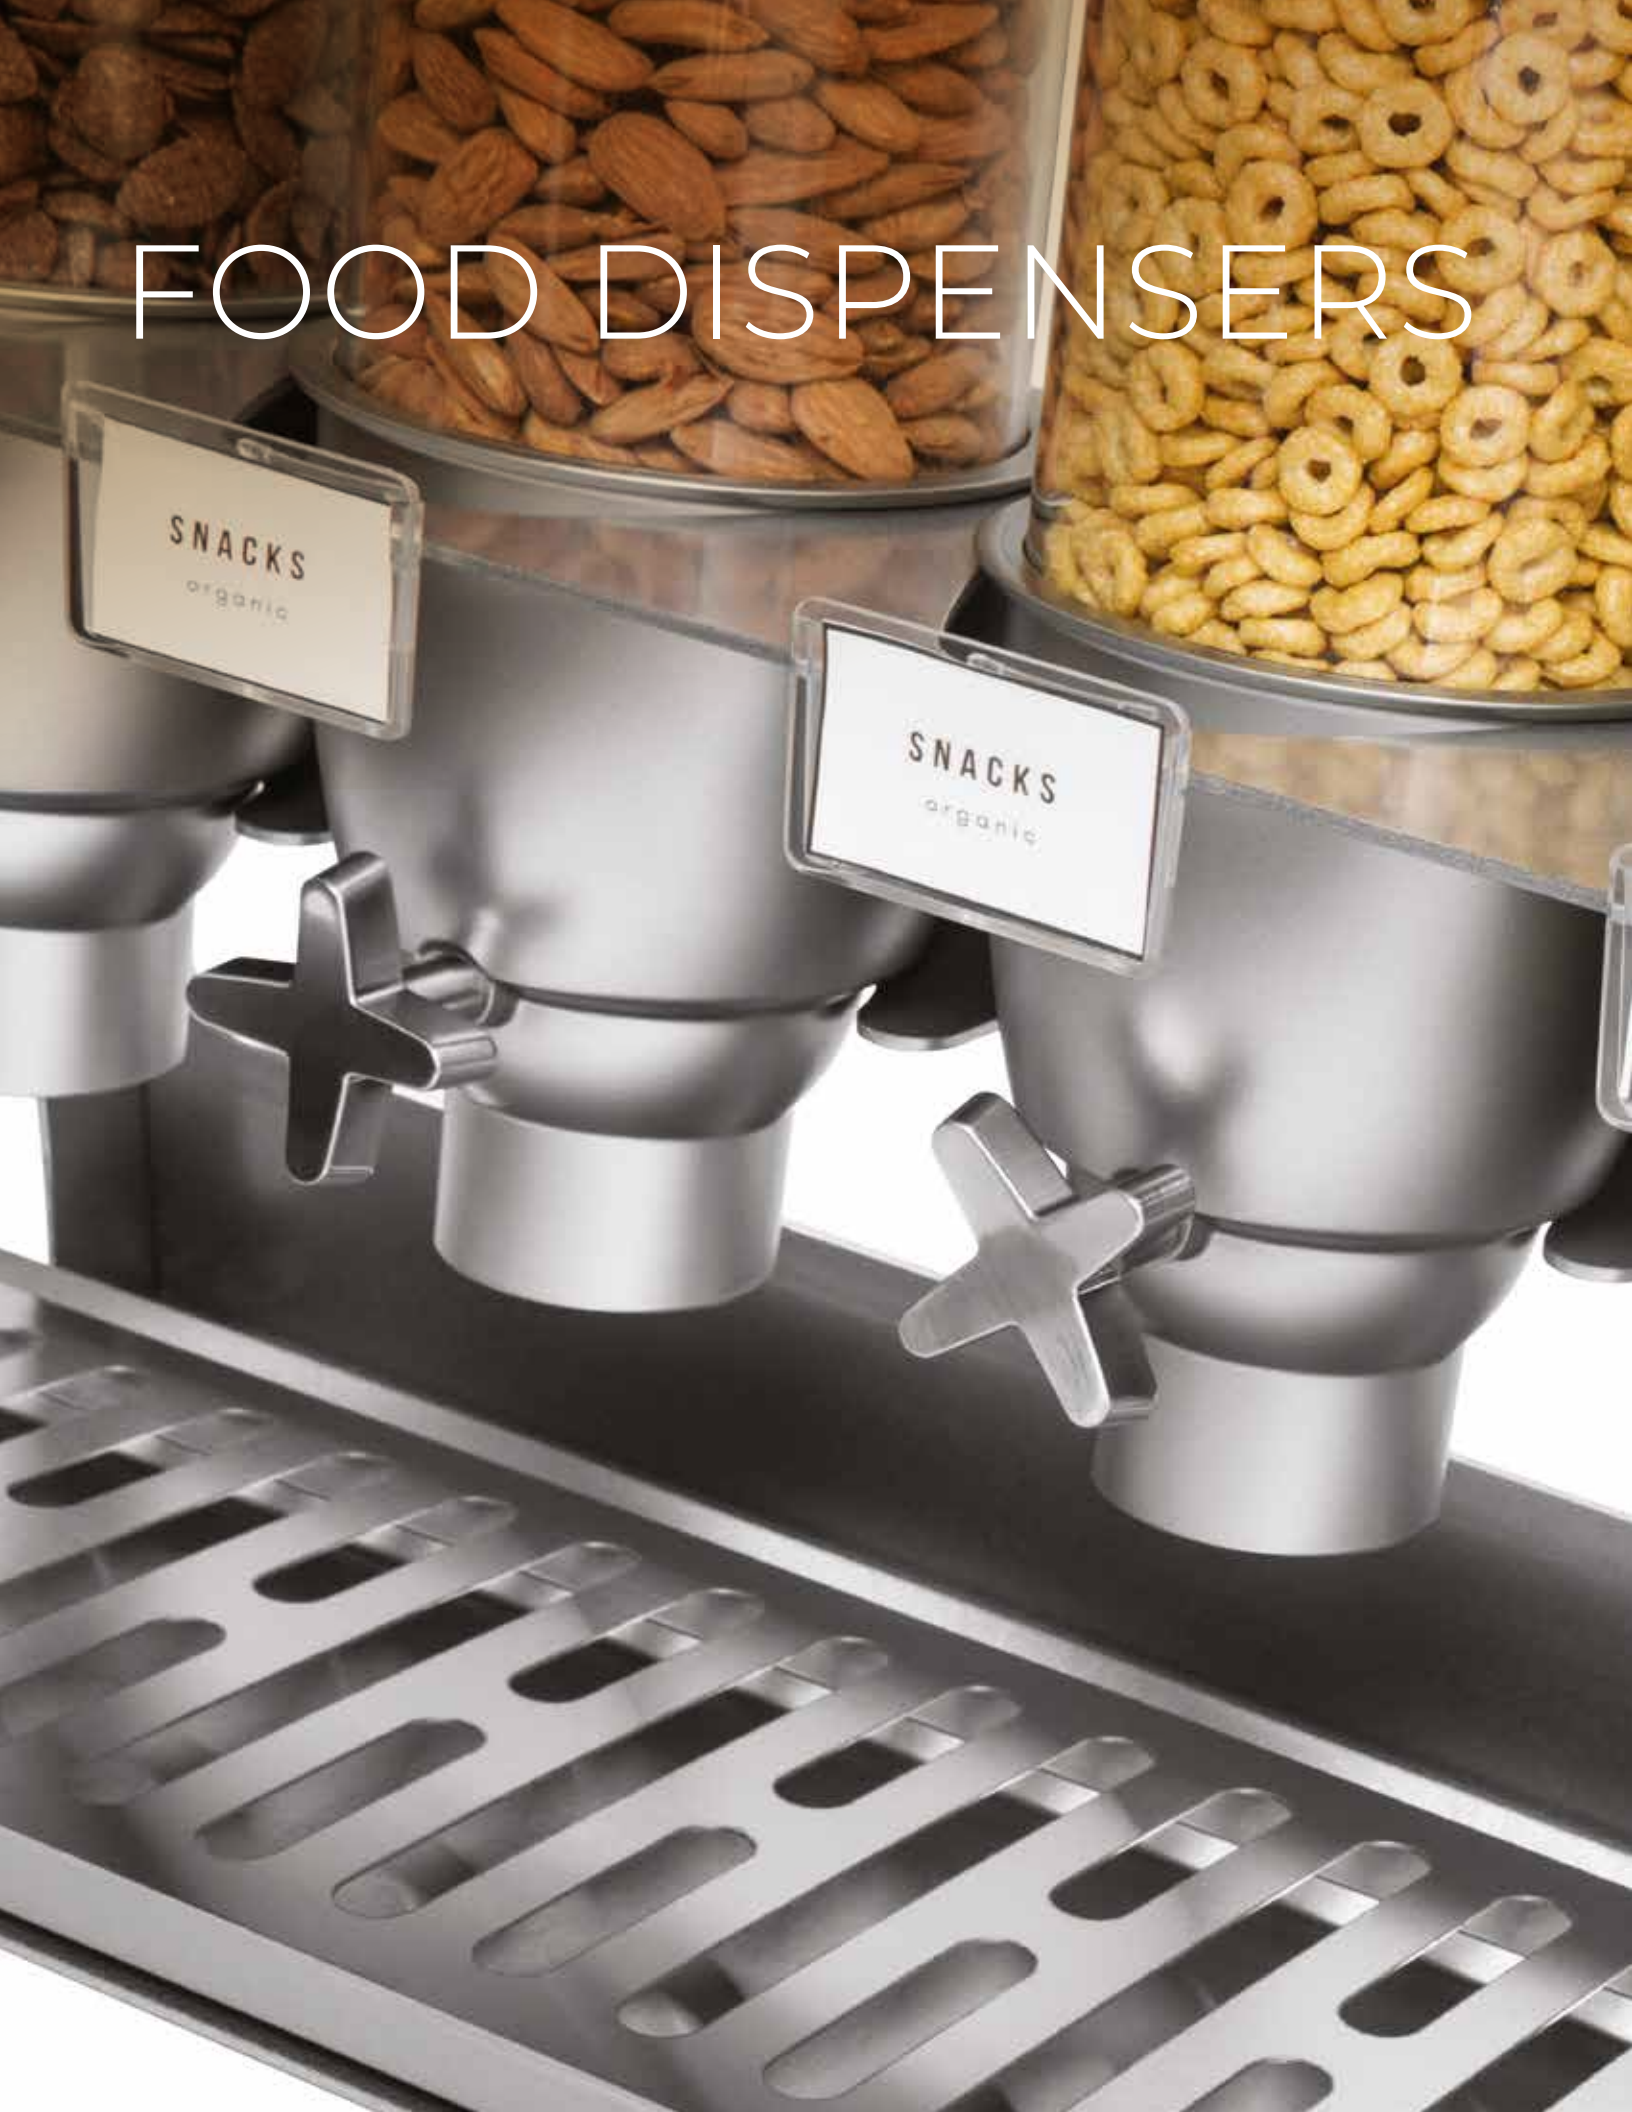

FOOD DISPENSERS

FOOD DISPENSERS

CEREAL
gluten free

CEREAL
gluten free

EZ-SERV® X3 Grey Metal Tabletop Dispenser with Acrylic Tray

1.3 Gal / 4.9 L

20.5 x 10.5 x 25.13 in

52.07 x 26.67 x 63.83 cm