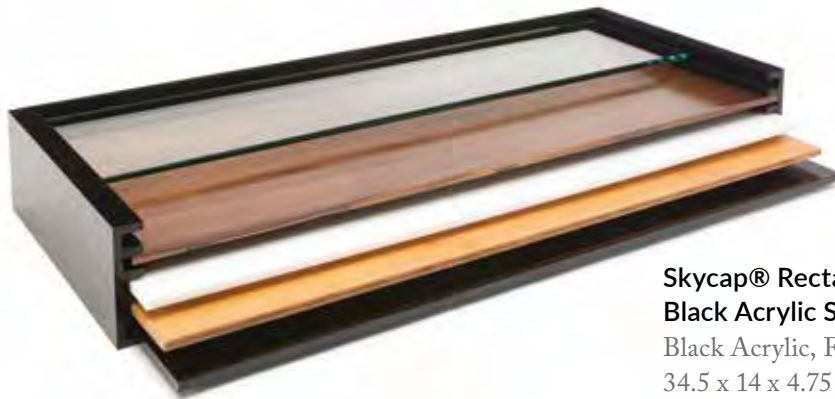

Skycap® Rectangle Black Acrylic Surface Case

Black Acrylic, Felt Lining

34.5 x 14 x 4.75 in

87.63 x 35.56 x 12.07 cm

Item # SMM003