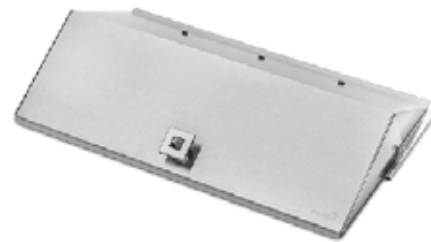

Lids

There are a full array of surfaces and accessories that work with Multi-Chef™ to add versatility to your buffet setup. Mix and match to add levels of functionality and convenience for your guests.