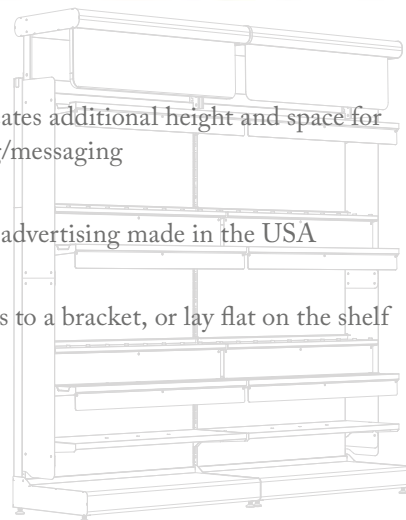

- ✔ Header creates additional height and space for advertising/messaging
- ✔ Metal and advertising made in the USA
- ✔ Attach bins to a bracket, or lay flat on the shelf