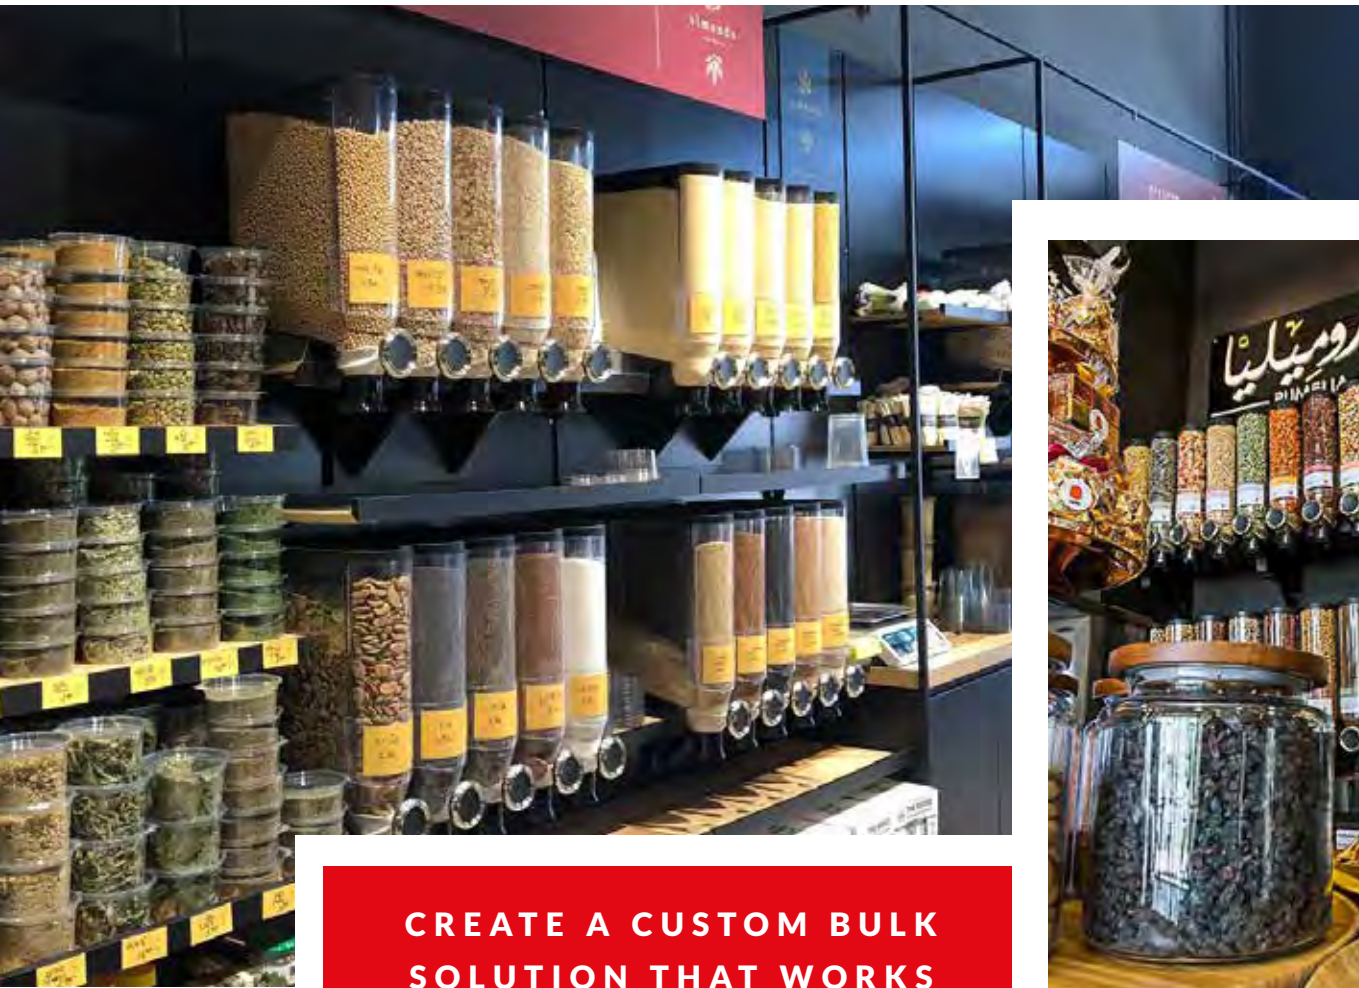

OUR PRODUCTS IN ACTION

Our customers are already making the BULKstore Gondola System their own. With all the versatility and opportunities to customize, you too can find a solution that is best for you and your business.

**CREATE A CUSTOM BULK
SOLUTION THAT WORKS
WITH YOUR STORE DESIGN**