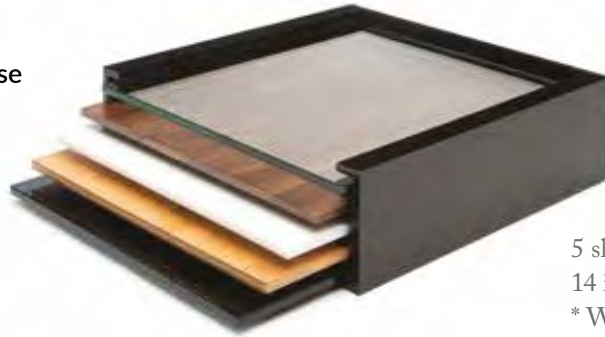

14.75 x 14 x 4.88 in

37.47 x 35.56 x 12.4 cm

Item # SMM004

5 shelves accommodate up to five 14 in (35.6 cm) square surfaces.

* Will not accommodate 14" square Ven Glass Platters

5 shelves accommodate up to five 33.5 in (85.1 cm) rectangle surfaces.