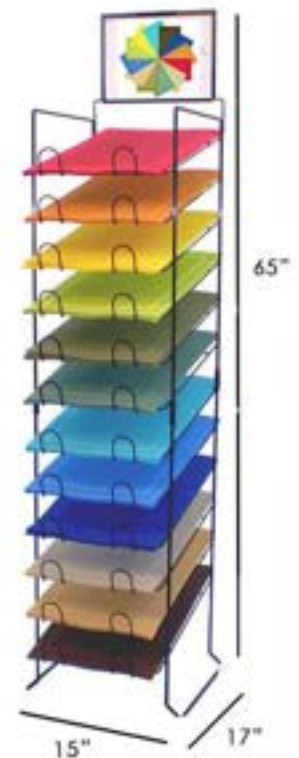

## Best Selling AcaciaWare™

Image	Item #	Item Description	Image	Item #	Item description
	K0009	Round Calabash Bowl 4" x 4" x 1.5" 		K0065	Appetizer Tray, 9" x 4" x 1" 
	K0011	Square Dish, 4" x 4" x 1.5" 		K0064	Rectangle Tray, 10" x 5" x 1" 
	K0460	Round Calabash Bowl, 6" x 2" 		K0058	Oval Tray, 12" x 5" x .75" 
	K0464	Round Calabash Bowl, 6" x 3" 		K0059	Rectangular Corner Tray, 10.5" x 7.25" x .75" 
	K0466	Round Calabash Bowl, 12" x 4" 		K0571	Baguette Tray, 16.5" x 5.5" x 1" 
	K0468	Round Calabash Bowl, 10" x 4" 		K0412	Olive Tray, 16" x 2" x 1.5" 
	K39103	Deep Bowl, 12" x 6" 		K0051	Square Plate/Tray 8" x .75" 
			K0497	Three Sided Bowl, 10" x 10" x 4" 	
	K0769	Salad Hands, 6.5" 		K0062	Square Plate/Tray 10" x 1" 
	K0535	Square Bowl, 12" x 12" x 4.5" 		K0053	Round Tray, 10" x 1" 
	K0018	Square Bowl w/ Base, 6" x 6" x 3" 		K0054	Round Tray, 12" x 1" 
			K0107	Rectangular Tray w/Handles 16" x 10" x 1.5" 	
	K0018	Square Bowl w/ Base, 6" x 6" x 3" 		K0106	Oval Tray, 16" x 10" x 1.5" 
			K0772	10" Fork & Spoon Set 	
			K0773	12" Fork & Spoon Set 	
	K0774	14" Fork & Spoon Set 			

Scan the QR code of each display to view its current FREE DISPLAY with purchase promo.

AcaciaWare  
Bakers Rack 1

AcaciaWare  
Bakers Rack 2

Flower Box

Flower Cart

Placemat  
Display

**REGULAR SPOONS**

**BCH504** 18" \$3.50   **BCH503** 16" \$3.00   **BCH502** 14" \$2.50  
**BCH501** 12" \$2.00   **BCH500** 10" \$1.50

**REGULAR SLOTTED SPOONS**

**BCH509** 18" \$3.75   **BCH508** 16" \$3.50   **BCH507** 14" \$3.25  
**BCH506** 12" \$2.25   **BCH505** 10" \$2.25

**REGULAR CORNER SPOONS**

**BCH510** 12" \$3.00   **BCH512** 12" \$3.00