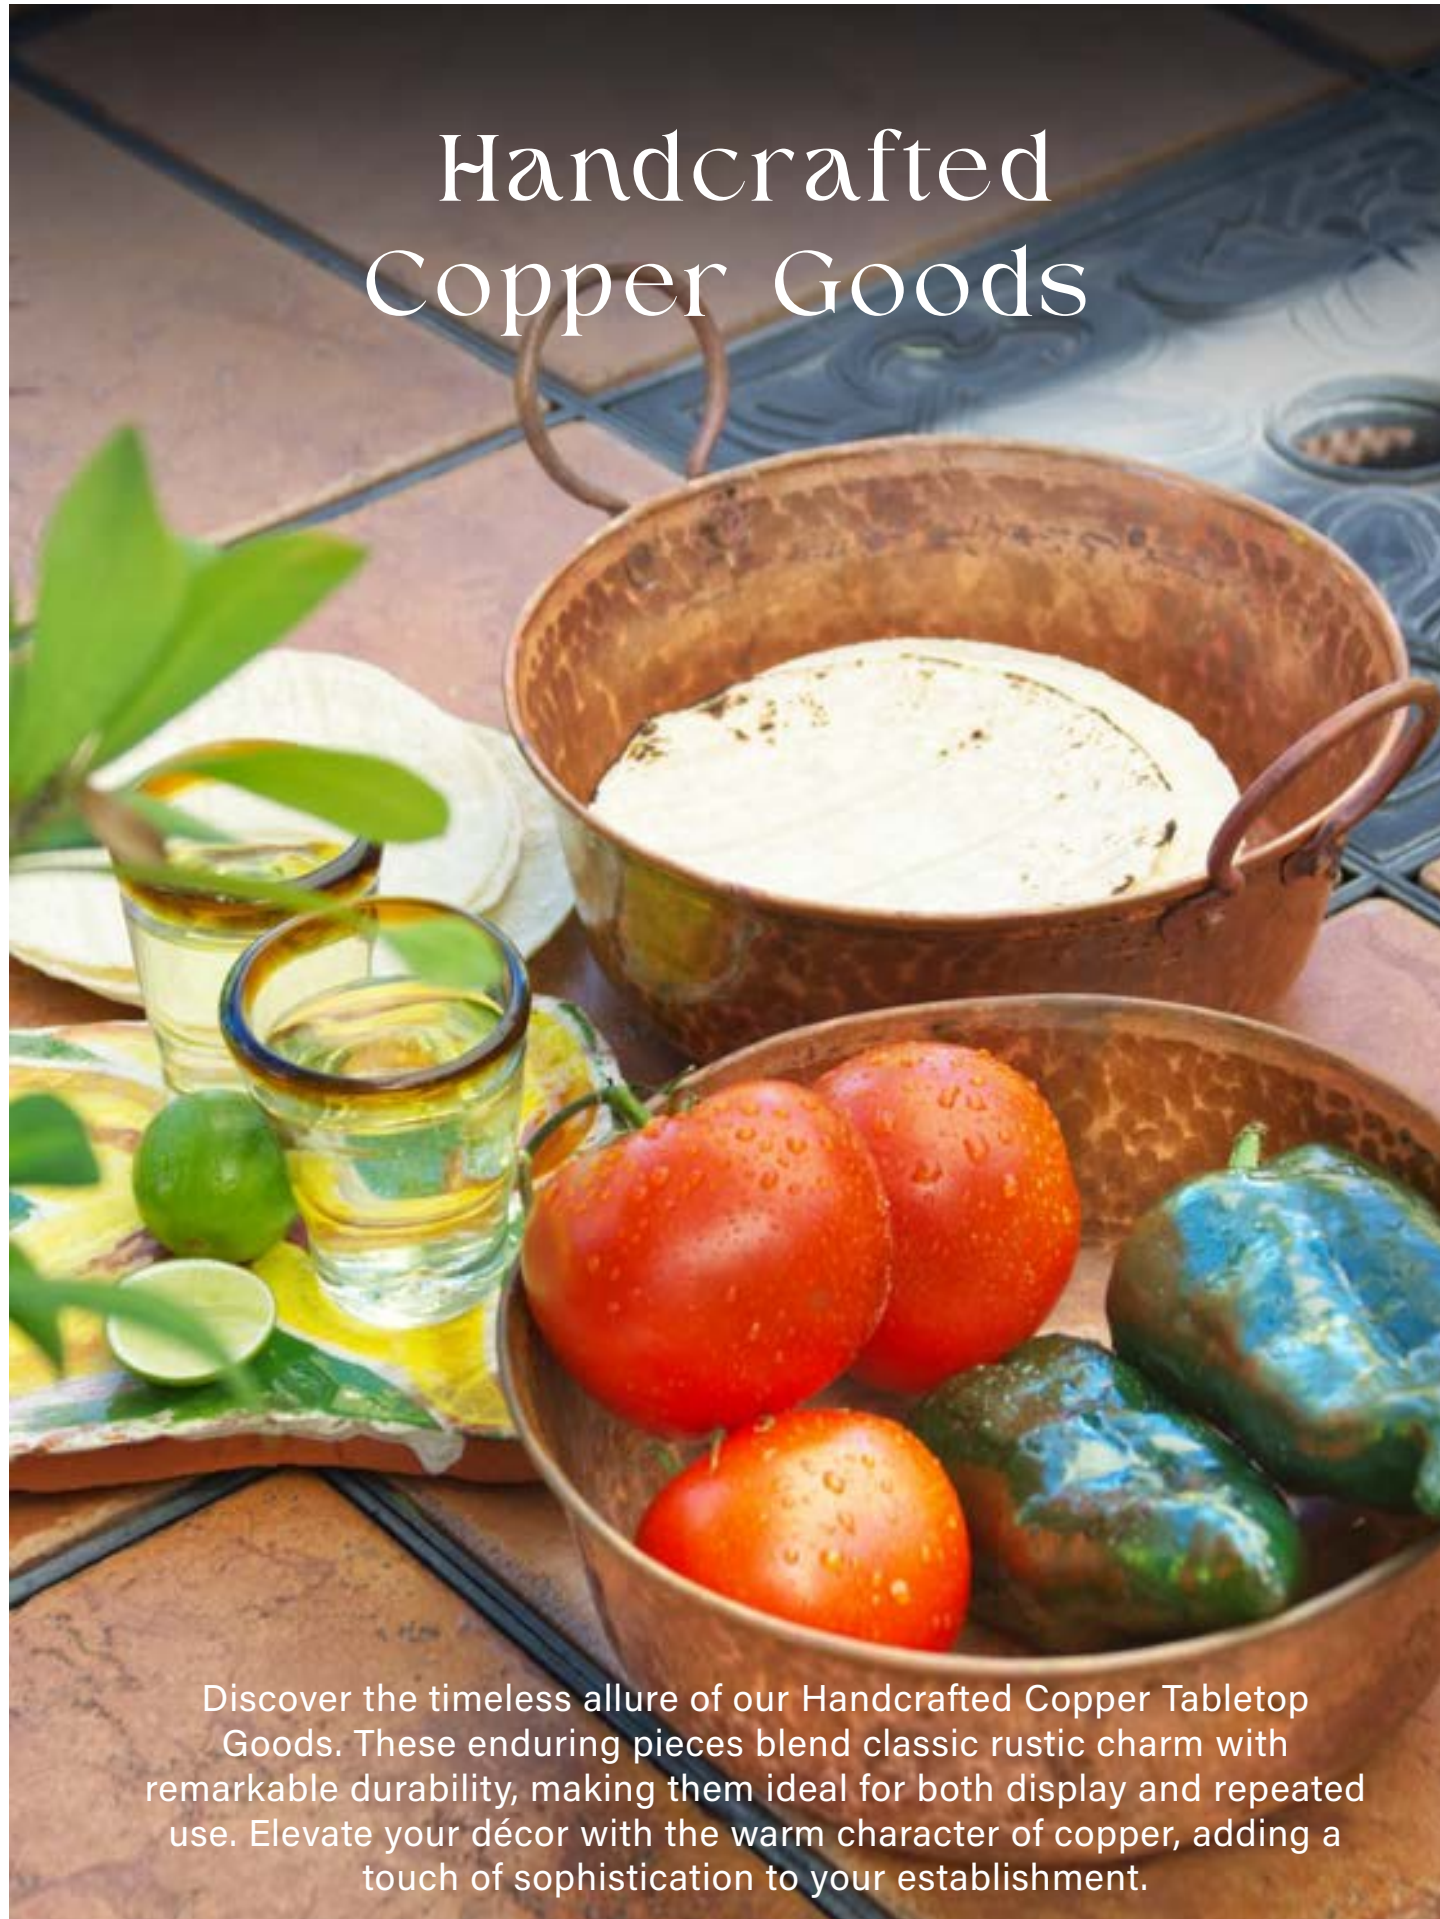

Handcrafted Copper Goods