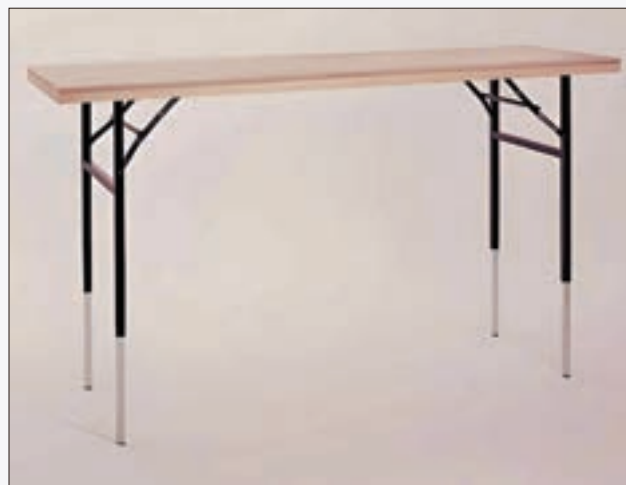

M DISPLAY TABLES

Showcase your products in style with our Display Tables. These tables create a captivating focal point, drawing customer attention to your offerings. Display Tables are available in both fixed height and dual-height options (adjustable from 30" to 42"). Featuring a 5/8" plywood top with a 30mm Birch plywood box section around the perimeter, you can customize the presentation to perfectly suit your needs.

The sturdy construction and sleek design make them ideal for high-traffic environments in exposition halls and conference centers.