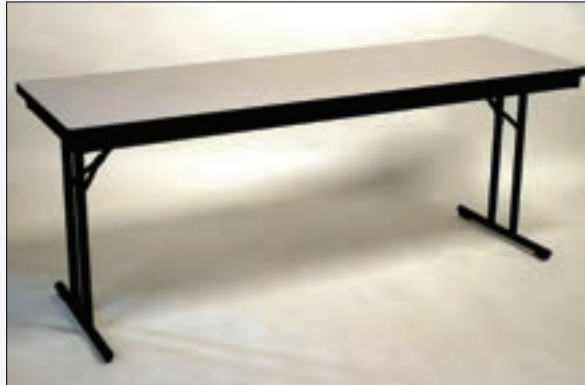

M CALM SERIES TABLE®

Designed for both style and functionality, the Calm Series Table® creates a welcoming environment for meetings and gatherings. The black Bumper T edging adds a touch of modern elegance, while the T-Leg base provides both strength and maximum seating capacity. The Calm Series Table® is available with a laminate top. An optional stationary modesty panel provides visual privacy.

This multipurpose table is specifically designed for training facilities, conference centers, educational settings and religious institutions.