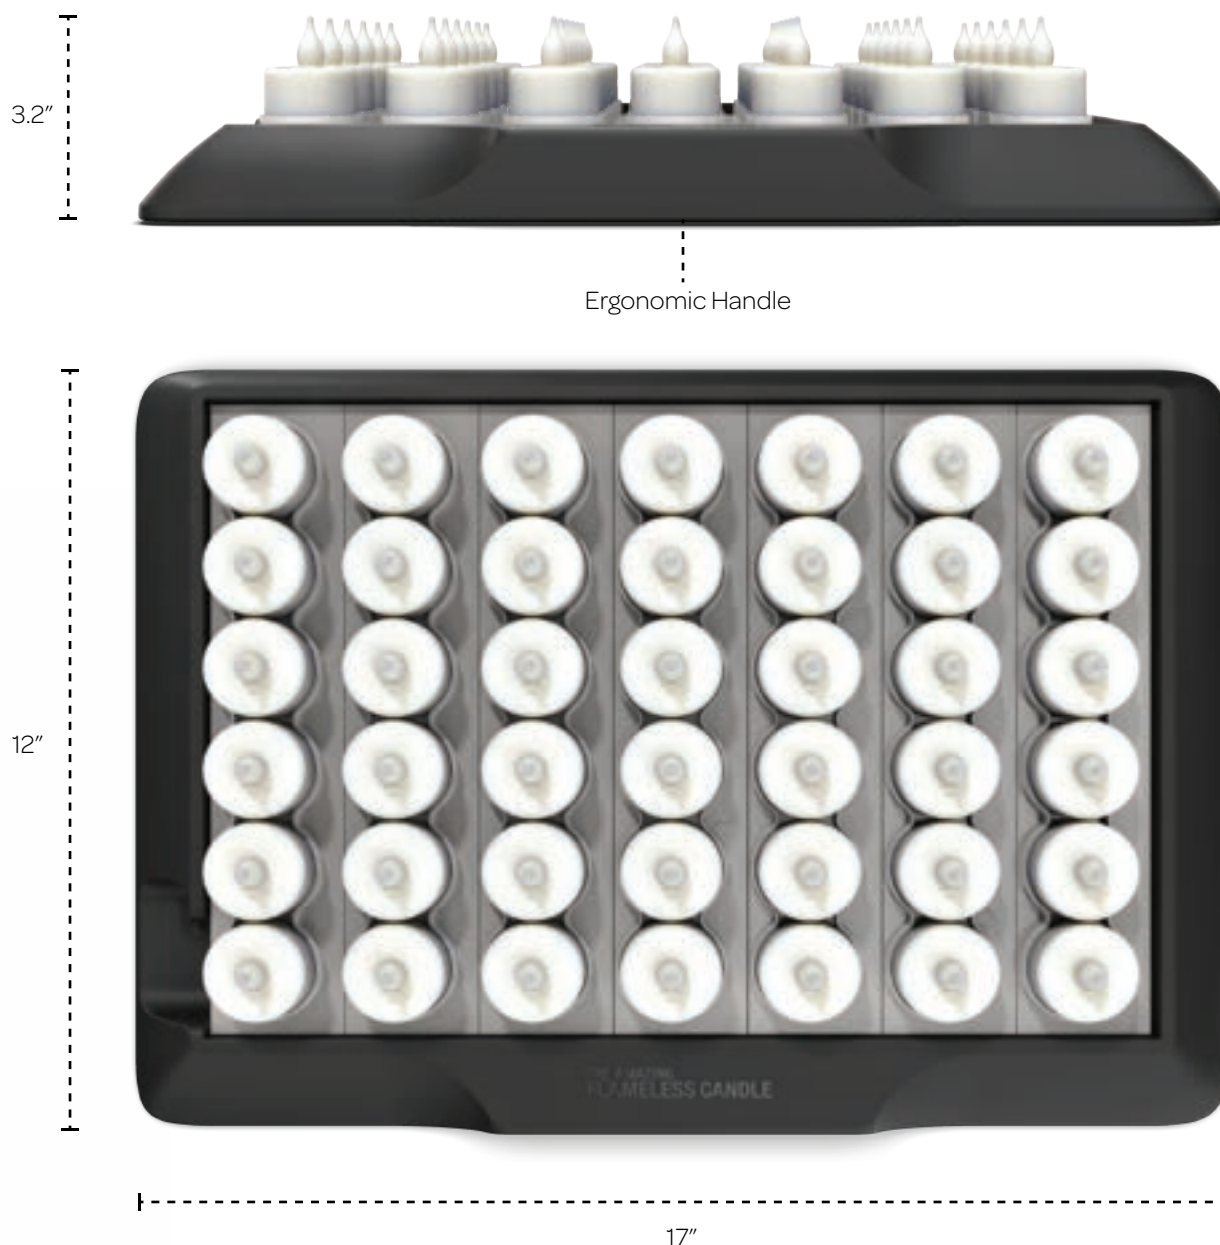

MINIMAL SPACE NEEDED FOR STORAGE

All you need is 2' x 3' of floor space, a sheet pan rack and a single power outlet to store and charge all your candles

42 Position Rapid Charger

- Charges candles 100% in <8 hours
- Ergonomic carrying handle
- Fits a standard sheet pan rack

A Charging System Created to

Maximize Your Space and Mobility

42 Position Rapid Charger

RAPID CHARGER FEATURES

- Fits 42 LUX or Performance Series Rechargeable Tea Lights
- Candles receive a full charge in under eight (8) hours
- Lightweight ergonomic carrying handle for efficient movement in-and-out of the racks
- Candles stay locked into base during transport
- Rapid chargers link together to charge on a single electrical outlet