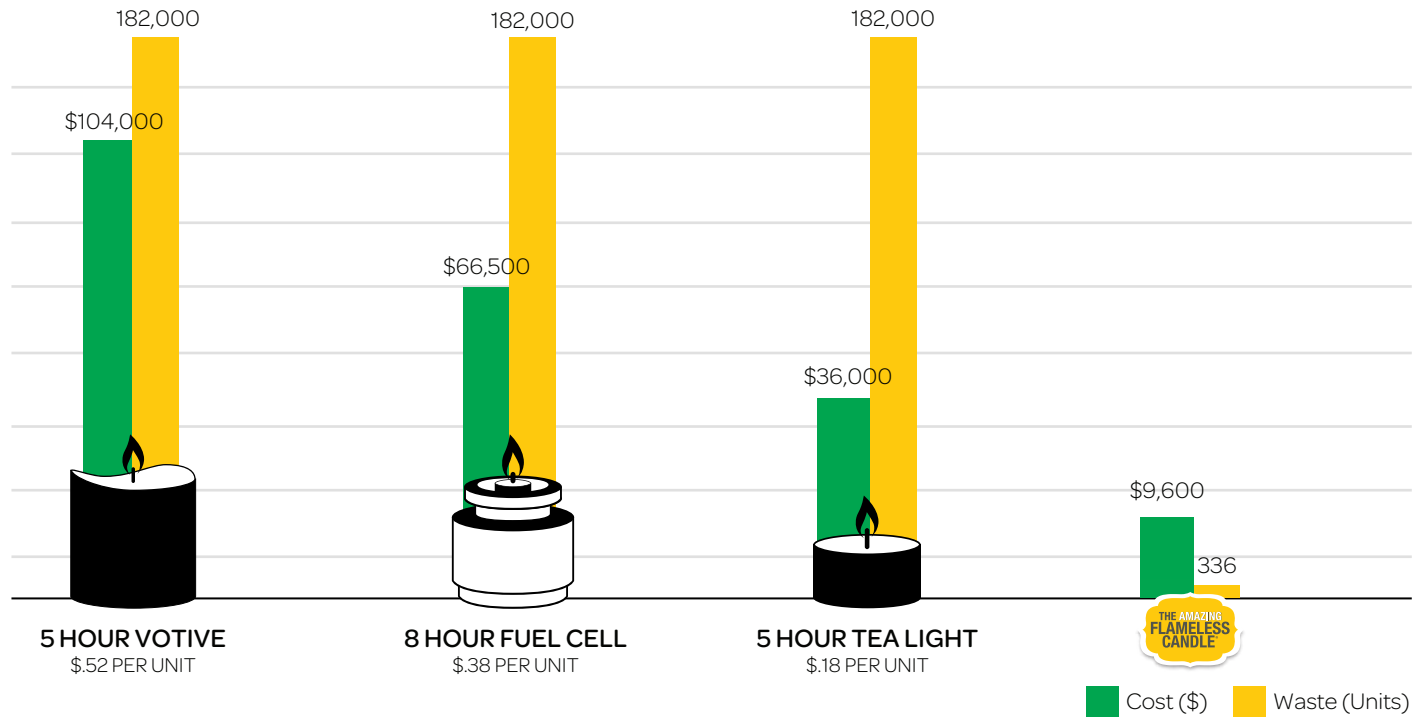

Mother Earth Will Thank You

And So Will Your Bottom Line

Our patented rechargeable tea lights last an average of 5 years before needing to be replaced. This means that you will nearly eliminate the cost of candles from your annual budget along with tons of environmental waste.

5 YEAR COST & WASTE COMPARISON