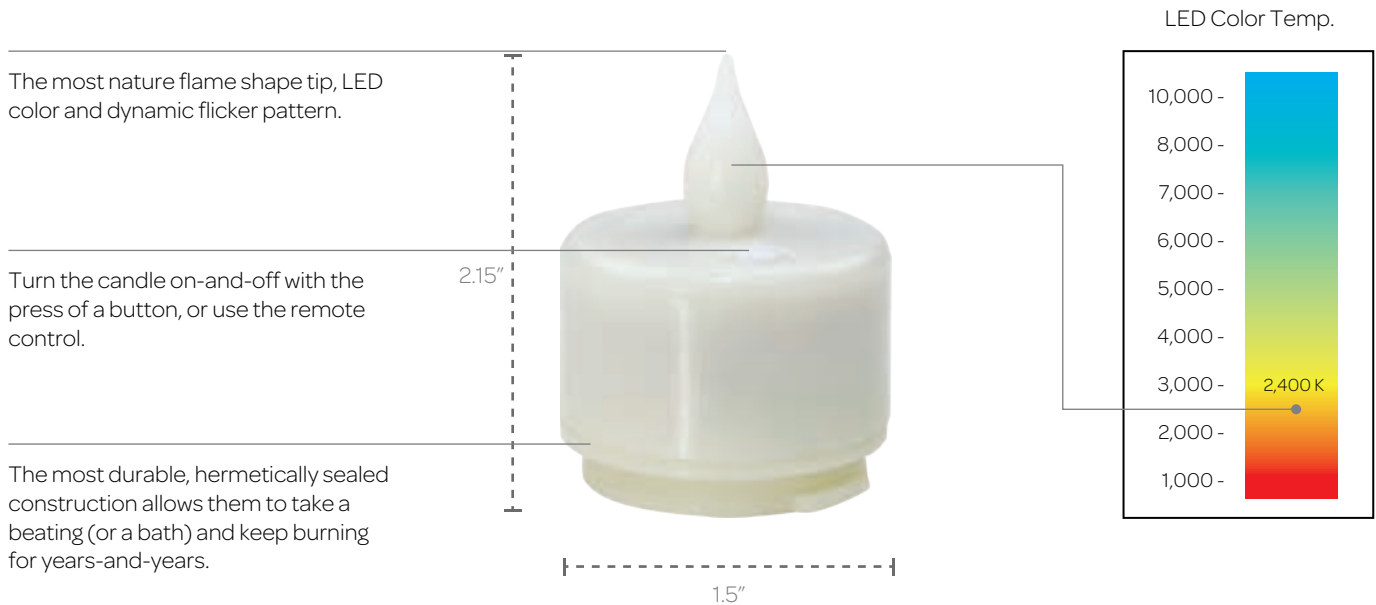

The Most Advanced Rechargeable Tea Lights

Enhance Your Events and Saves Time

Our LUX rechargeable tea light candles are widely accredited as being the most realistic, and most reliable in the industry. LUX packs in features designed to save time, combined with the strength, durability, and reliability all of our candle systems have become known for.

2 YEAR WARRANTY

If anything happens to a candle or charger within 2 years, we'll replace it

REMOTE CONTROL

Control all of your candles with the touch of a button

WATERPROOF

Electronics are hermetically sealed to protect from water

18 HOUR BATTERY

On a full charge, candles will last up to 17 hours without dimming or reducing effect

AUTOMATIC TIMER

Set a timer to have the candles automatically turn off a few hours later

BRIGHTNESS SETTINGS

Brighten or dim the candles to your desired appearance

Trusted by Hospitality Leaders