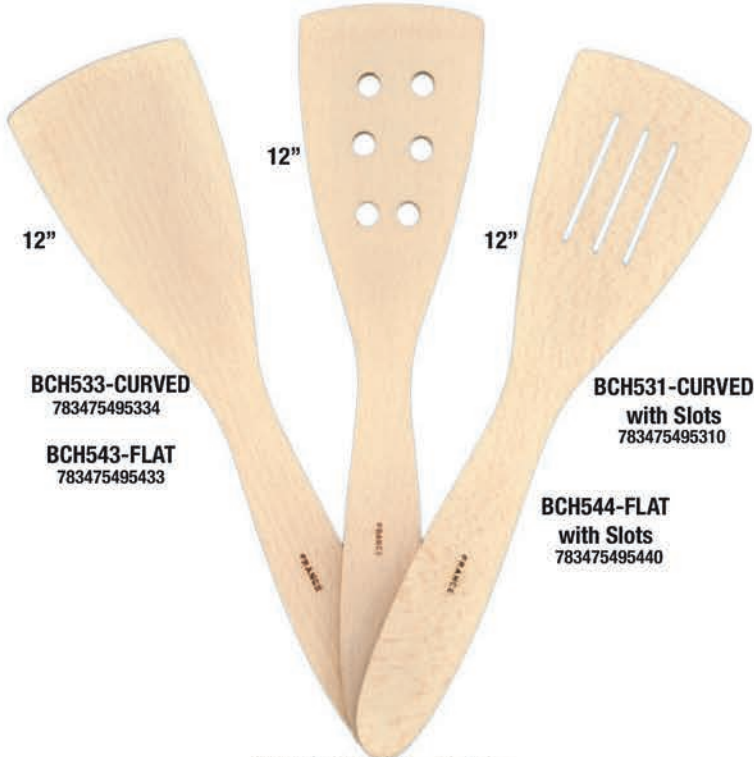

## SPOON SIZE CHART

### REGULAR CORNER SPOONS

**BCH510** 783475495105  
**BCH512** 783475495129

### HEAVY CORNER SPOONS

**BCH522** 783475495228  
**BCH521** 783475495211

## EXTRA WIDE SPATULA WITH BEVELED EDGE (CURVED & FLAT)

**BCH533-CURVED**  
783475495334

**BCH543-FLAT**  
783475495433

**BCH531-CURVED with Slots**  
783475495310

**BCH544-FLAT with Slots**  
783475495440