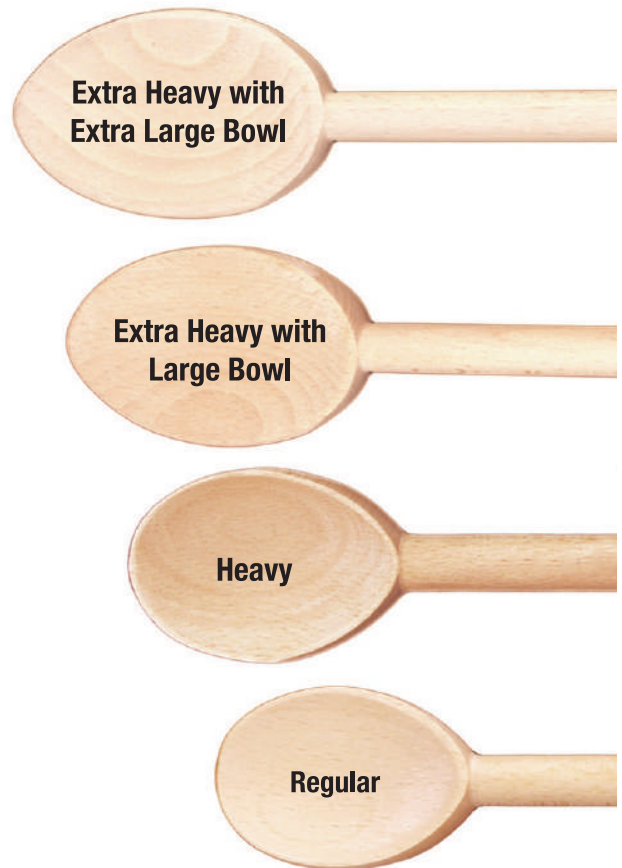

FRENCH BEECHWOOD

EXTRA HEAVY SPOONS WITH LARGE BOWL

BCH527 783475495273
BCH526 783475495266
BCH525 783475495259
BCH524 783475495242
BCH523 783475495235

EXTRA HEAVY SPOONS WITH EXTRA LARGE BOWL

BCH530 783475495303
BCH529 783475495297
BCH528 783475495280
BCH563 783475495631

SPOON SIZE CHART

REGULAR CORNER SPOONS

BCH510 783475495105
BCH512 783475495129

HEAVY CORNER SPOONS

BCH522 783475495228
BCH521 783475495211