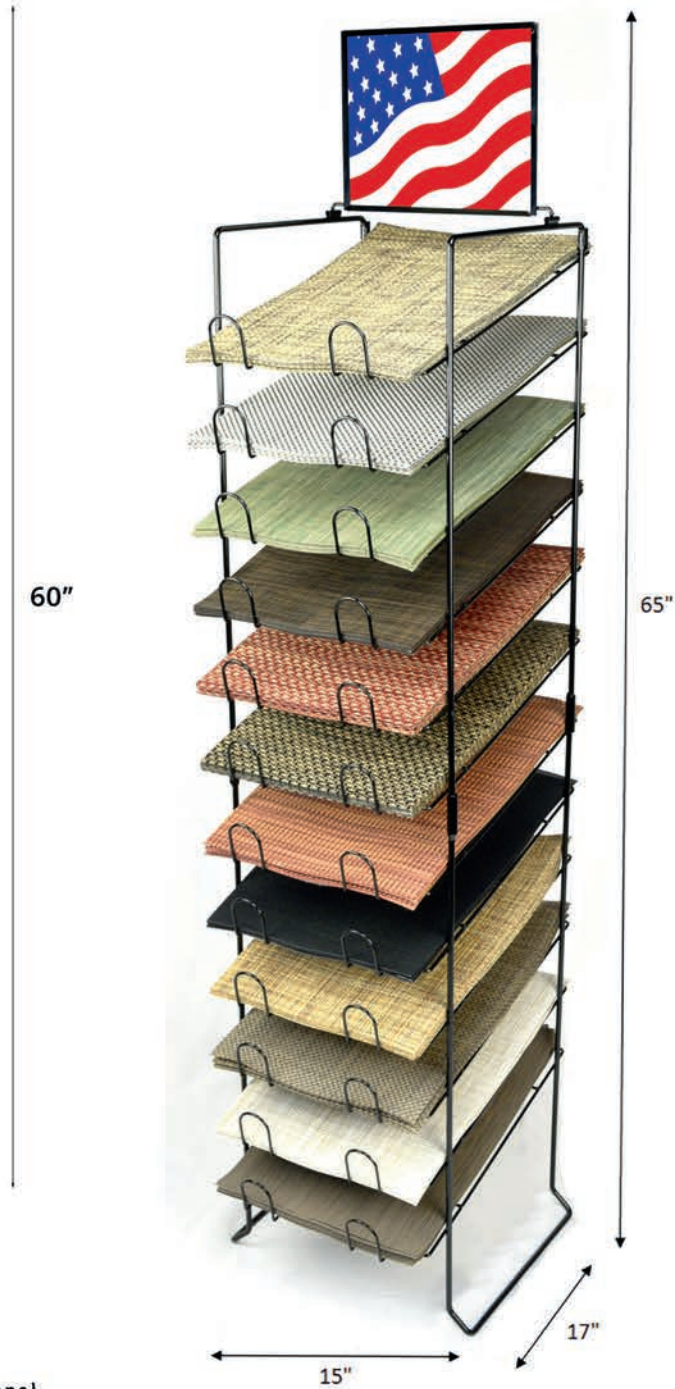

**K0400**  
7.5" x 5" x 1.5"  
747448314008

**K0576**  
4" x 4" x 2"  
747448315760

**K0015**  
4.75" x 2.75" x 7/8"  
747448310154

**K0002** 3.5"  
747448310024

**K39016** 5"  
747448390163

# Best Selling Acaciaware™

Image	Item #	Item Description	Image	Item #	Item Description
	K0009	Round Calabash Bowl, 4" x 1.5"		K0058	Oval Tray, 12" x 5" x .75"
	K0460	Round Calabash Bowl, 6" x 2"		K0059	Rectangular Corner Tray, 10.5" x 7.25" x .75"
	K0464	Round Calabash Bowl, 6" x 3"		K0571	Baguette Tray, 16.5" x 5.5" x 1"
	K0466	Round Calabash Bowl, 12" x 4"		TL101	Classic Footed Bowl, 7" x 3"
				TL102	Classic Footed Bowl, 12" x 4"
				TL103	Classic Footed Bowl, 14" x 5"
	K0468	Round Calabash Bowl, 10" x 4"		TL126	Square Tray/Plate/Charger, 12" x 12" x 1"
				TL127	Square Tray/Plate/Charger, 14" x 14" x 1"
	K39103	<b>Deep Bowl, 12" x 6"</b>		TL104	Deep Footed Bowl, 12" x 6"
	K0495	<b>Three Sided Bowl, 6" x 6" x 3"</b>		TL104	Round Tray/Plate/Charger, 12" x 12" x 1"
				TL105	Round Tray/Plate/Charger, 14" x 14" x 1"
	TL132	Oval Tray, 16" x 7" x 1.5"		TL128	7.5" x 4" Salad Hands
	K0412	Olive Tray, 16" x 2" x 1.5"		K0773	12" Fork & Spoon Serving Set

# Acaciaaware™ And USA Placemat Displays

*(Acaciaaware rack may be different style but similar dimensions)*

- **FREE DISPLAY** with minimum order.
- **Compact footprint** fits neatly in small spaces.
- **Organizes merchandise** for easy reorders.
- **Each holds \$3000+** retail dollars in merchandise.
- **Gives a home for Acaciaaware™ and Placemats.**